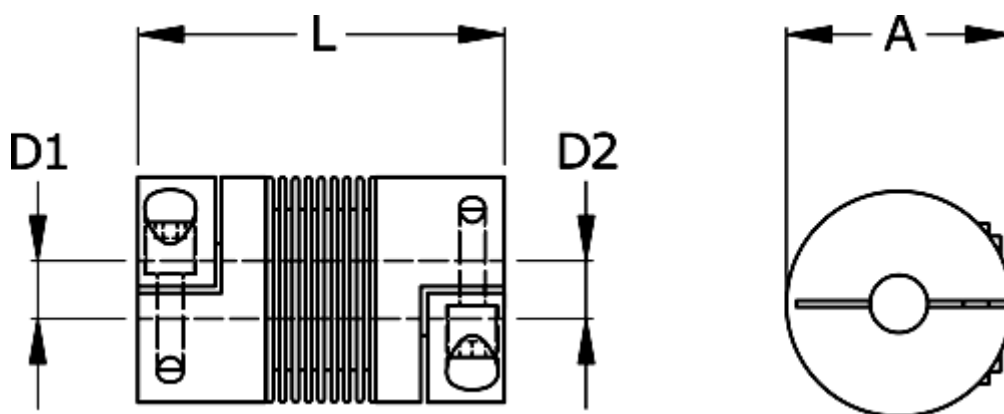

Data Sheet

Article number: 3330400180711020

Description: Bellow coupling type 4 size18
Length 71 mm, bore 10/20 mm

Measures

A	= 45
D1	= 10
D2	= 20
L	= 71
Nom. torque NM (Tkn)	= 18